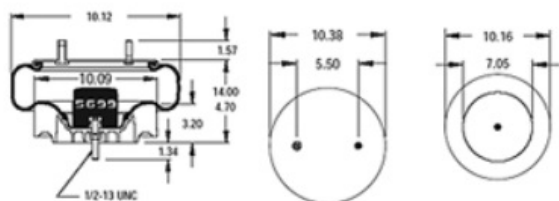

- Brand:
  Pro-Par
- Material Type:
  Nylon
- Length:
  1-1/2"
- Outer Diameter:
  1-7/8"
- Depth:
  1.7
- Weight:
  0.05 lb

BOLSA DE AIRE FIR 8729 (GY1R13-130, 1T17BB-2, 566-26-3-055)

[Read More](#)

SKU: FIRW01-358-8729

Stock: instock

Categories: [Bolsa de aire](#), [Firestone](#), [Refacciones](#), [Suspensión](#)

Tags: [El producto puede ser de otra marca según sea nuestra disposición se le avisará en caso de ser así.](#), [Este producto es enfocado en suspensión de cajas trailer](#), [si necesita informacion adicional no olvide contactar con nuestro experto](#)
Gte.refacciones@titancamiones.com

Product Description

- Piston Base Diameter:
  10.125"
- Bead Plate Diameter:
  10.38"