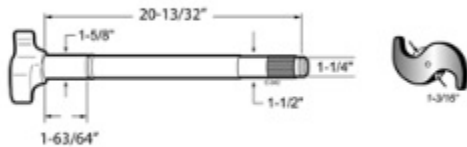

28.0

- Brake Type:
  Xls, Intraax
- Equipment Type:
  Trailer
- Location/Side:
  Right Hand
- Depth:
  14.9
- Weight:
  7.4 lb

GAVILAN 28 ESTRIAS 20-13/32" LARGO 1-1/2" DIA. IZQ. (2210G6871)

[Read More](#)

SKU: PROWCQ352L

Stock: instock

Categories: [Gavilan](#), [Propar](#), [Refacciones](#), [Suspensión](#)

Tags: [El producto puede ser de otra marca según sea nuestra disposición se le avisará en caso de ser así., Este producto es enfocado en suspensión de cajas trailer, si necesita informacion adicional no olvide contactar con nuestro experto](#)

Gte.refacciones@titancamiones.com

Product Description

- Bushing Journl Lngth:
  1-63/64"
- Spline Count:
  28.0
- Equipment Type:
  Trailer