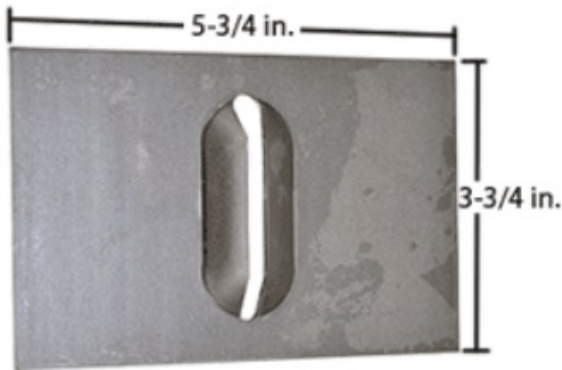

Product Description

CLIP DE ACERO PARA CARGADOR 5-3/4 X 3-3/4

[Read More](#)

SKU: PEN70-10

Stock: instock

Categories: [Cajas](#), [Clips](#), [Pisos y maderas](#), [Refacciones](#)

Tags: [Este producto es enfocado pisos de cajas trailer, si necesita informacion adicional no olvide contactar con nuestro experto Gte.refacciones@titancamiones.com](#)

Product Description

- Equipment Type:
  Flat Bed, Trailer, Container, Truck Body
- Width:
  3-3/4"